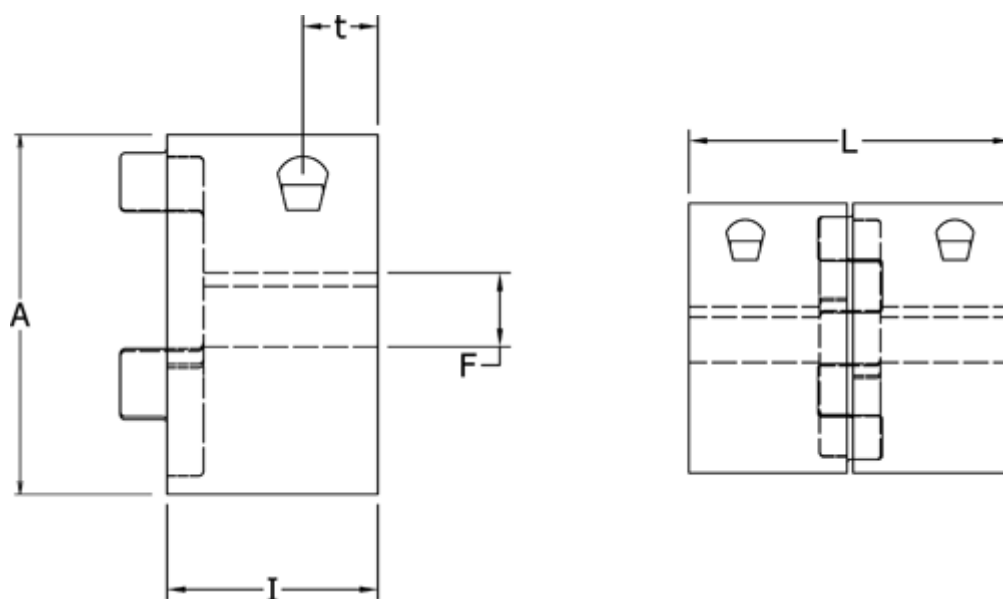

Article number: 3335024M020

Description: Clamping Hub Klonex ES 24/28
ALU Aluminium, Bore 20H7 mm

Measures

A = 55
F = 20
I = 30
L = 78
t = 12.0